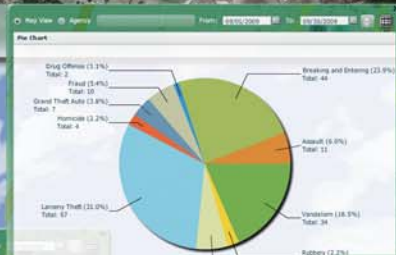

Performance Statistics

Sign Up

Immediate Public Notification

MapNimbus Notifications
MapNimbus@geotg.com

This message was sent with high importance.
Sent: Mon 11/30/2009 4:58 PM
To: Brent Beck

To view a map of your results click [here](#).

Below are the 'Crimes' results you have requested notification for in your specified area:

Status	Location	Type	Date of Occurrence
New	1202 Backus Cross	Breaking and Entering	11/30/2009

Click [here](#) to stop receiving these notifications. This email is automatically generated. Please do not reply.

OPEN GOVERNMENT

Geographic Technologies Group®

www.geotg.com 888.757.4222

Ask for the MapNimbus Team!