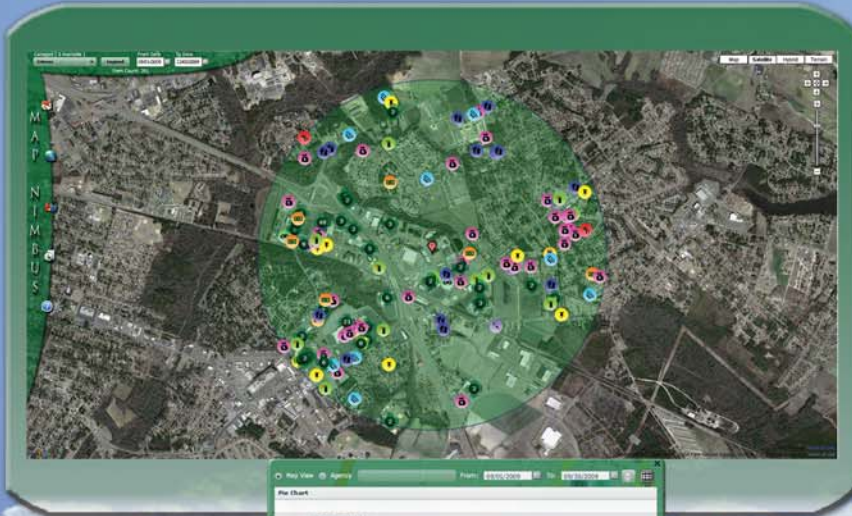

MAPNIMBUS.COM

THE ULTIMATE PUBLIC WEB PORTAL

THIS DYNAMIC WEB PORTAL'S EASY-TO-USE INTERFACE ALLOWS CITIZENS ACCESS TO IMPORTANT, RELEVANT LOCAL GOVERNMENT INFORMATION. DATA IS NOW ONLINE AND READILY AVAILABLE TO THE PUBLIC!

Spatial Mapping Searches

WHAT'S HAPPENING IN MY NEIGHBORHOOD?

- CRIMES
 - DRUG BUSTS
 - MURDERS
 - ASSAULTS
- EMERGENCY NOTIFICATIONS
- PUBLIC HEALTH ISSUES
- RESTAURANT SANITATION GRADES
- CAPITAL IMPROVEMENT PROJECTS
- RECREATION EVENTS
- CODE VIOLATIONS
- AND MORE

Below are the 'Crimes' results you have requested notification for in your specified area:

| Status | Location | Type | Date of Occurrence |
|--------|-------------------|-----------------------|--------------------|
| New | 1202 Backus Cross | Breaking and Entering | 11/30/2009 |